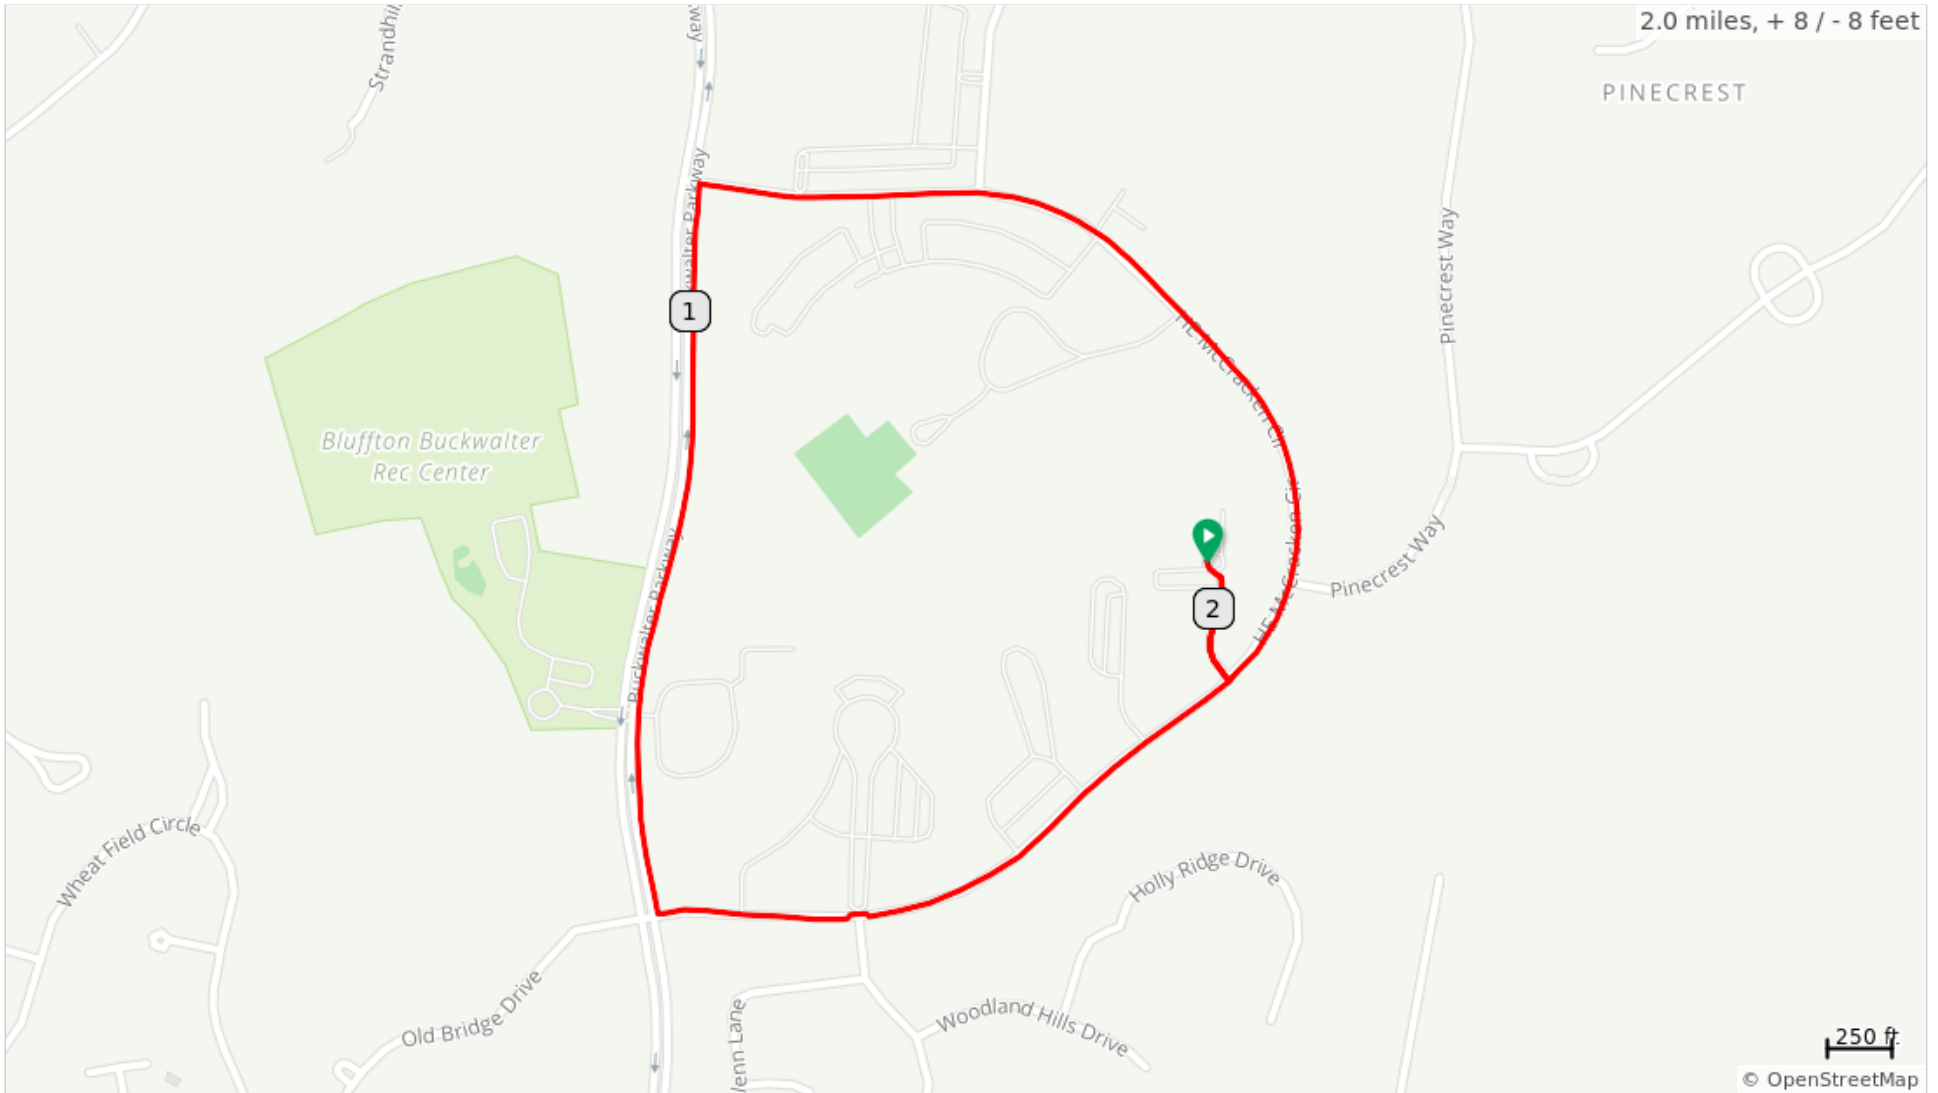

Bike Bluffton "2 Mile" Community Campus Ride

2.0 miles, + 8 / - 8 feet

Bike Bluffton "2 Mile" Community Campus Ride

Num	Dist	Type	Note	Next
1.	0.0	📍	Start of route	0.0
2.	0.0	➡	R toward H. E. McCracken Cir	0.1
3.	0.1	➡	Cross H.E. McCracken Cir and turn R onto path	0.5
4.	0.6	➡	Cross H.E. McCracken Cir onto Buckwalter path	0.5
5.	1.1	➡	Cross H. E. McCracken Cir and turn R onto path	0.7
6.	1.8	➡	Cross H.E. McCracken Cir to Boys & Girls Club	0.2

1.8 miles. +5/-5 feet

Num	Dist	Type	Note	Next
7.	1.9	⬅	L onto H. E. McCracken Cir	0.1
8.	2.0	⬅	Finish at Boys & Girls Club	0.0
9.	2.0	📍	End of route	0.0

0.3 miles. +0/-0 feet